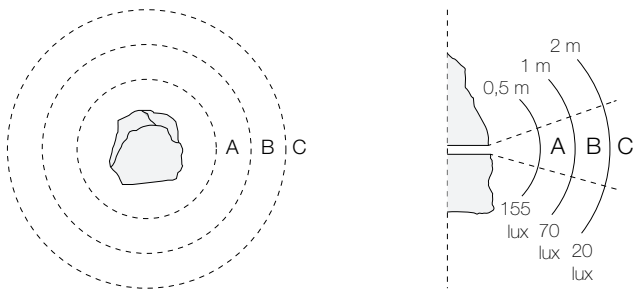

### Lighting Engineering Diagram

\* Geometry and colour of the stone can change the lighting engineering values.

### Technical Features

Power supply	24 V Dc
Light levels	1
Total consumption	6 W
Luminous flux	600 Lm
Energy rating	A+
CCT- Color temperature chart	3.500 °K
Light source duration	30.000 h
Cable length	2 m
IP Protection rating	IP 68
Recommended input	NPF-40-24
* Indicative weight	50-60 kg
* Indicative dimensions	20x35x40 cm
Pcs / pallet EUR	7-8 pcs