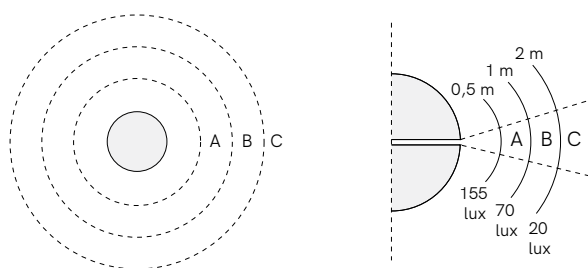

Tecnical Specifications Sheet

SPHERA | MENHIR MINIMAL

lighting system

Technical Features

Power supply	24V Dc
Light levels	1
Total consumption	7 W
Luminous flux	110 Lm
Standard Color Temperature	3.500 °K
Light source duration	30.000 h
Cable length (with pre-wired connector)	1,5 m
IP Protection rating	IP 68
Recommended input	NPF-40-24
* Indicative weight	50-70 kg
* Indicative dimensions	Ø 35 cm

* Values merely indicative due to the nature of the product.
All models are different in size and weight.

**Power Supply must be dimensionated with the summary of consumption (Watts) of all pieces.

110
LUMEN