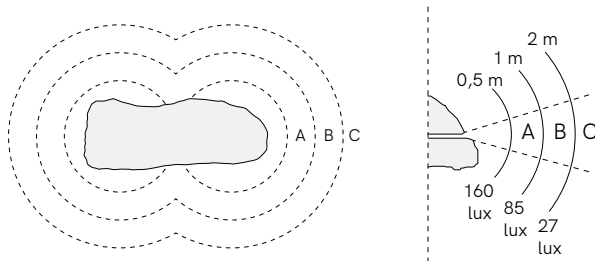

lighting + audio system

Technical Features

Power supply	24V Dc
Light levels	1
Total consumption	14 W
Luminous flux	170 Lm
Standard Color Temperature	3.500 °K
Light source duration	30.000 h
Audio technical data	30W Rms@8Ω
Audio frequency range	90 - 20.000 Hz
Cable length (with pre-wired connectors)	1,5 x 2 m
IP Protection rating	IP 67
Recommended input	NPF-40-24
* Indicative weight	120-150 kg
* Indicative dimensions	55x30x35 cm

* Values merely indicative due to the nature of the product.
All models are different in size and weight.

**Power Supply must be dimensionated with the summary of consumption (Watts) of all pieces.

170
LUMEN