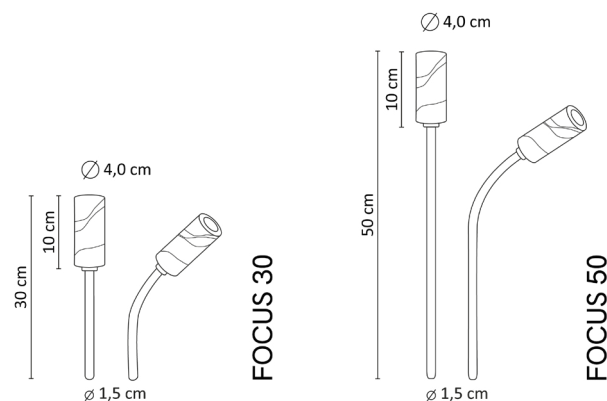

IT

Faretto da esterno in marmo per illuminazione mirata di piante, arbusti e dettagli architettonici. Disponibile con **lente da 30° o 60°**. **Fusto flessibile rivestito in corda nautica**, orientamento e inclinazione regolabili. Disponibile nelle altezze **30 cm e 50 cm**. Cavo di alimentazione in PVC con **connettore standard o versione plug & play**. Punta in acciaio per il fissaggio a terra non inclusa. Driver 24V DC non incluso. Realizzato a mano in Italia.

Textures standard : Ardesia Black Pillar, Travertin.
Textures personnalisées : Quartz Artic Green, Onyx Angel Spark.
Corde: Greige, Forest Green, Noir.

Technical Features

Power supply	24V Dc
Total consumption	4,5 W
Luminous flux	480 lm
Luminous efficacy	106,7 lm/W
CCT	3.000K
Light source duration	50.000 h
Cable length (with pre-wired connector)	0,30 m
IP Protection rating	IP68
Indicative weight	570 - 650 gr

Driver must be dimensionated with the summary of consumption (Watts) of all lamps.

EN

Outdoor marble spotlight for precise illumination of plants, shrubs, and architectural details. Available with **30° or 60° lens**. **Flexible stem covered in nautical rope**, adjustable orientation. Available in heights of **30 cm and 50 cm**. PVC power cable with standard **connector or plug & play version**. Steel ground spike not included. 24V DC driver not included. Handcrafted in Italy.